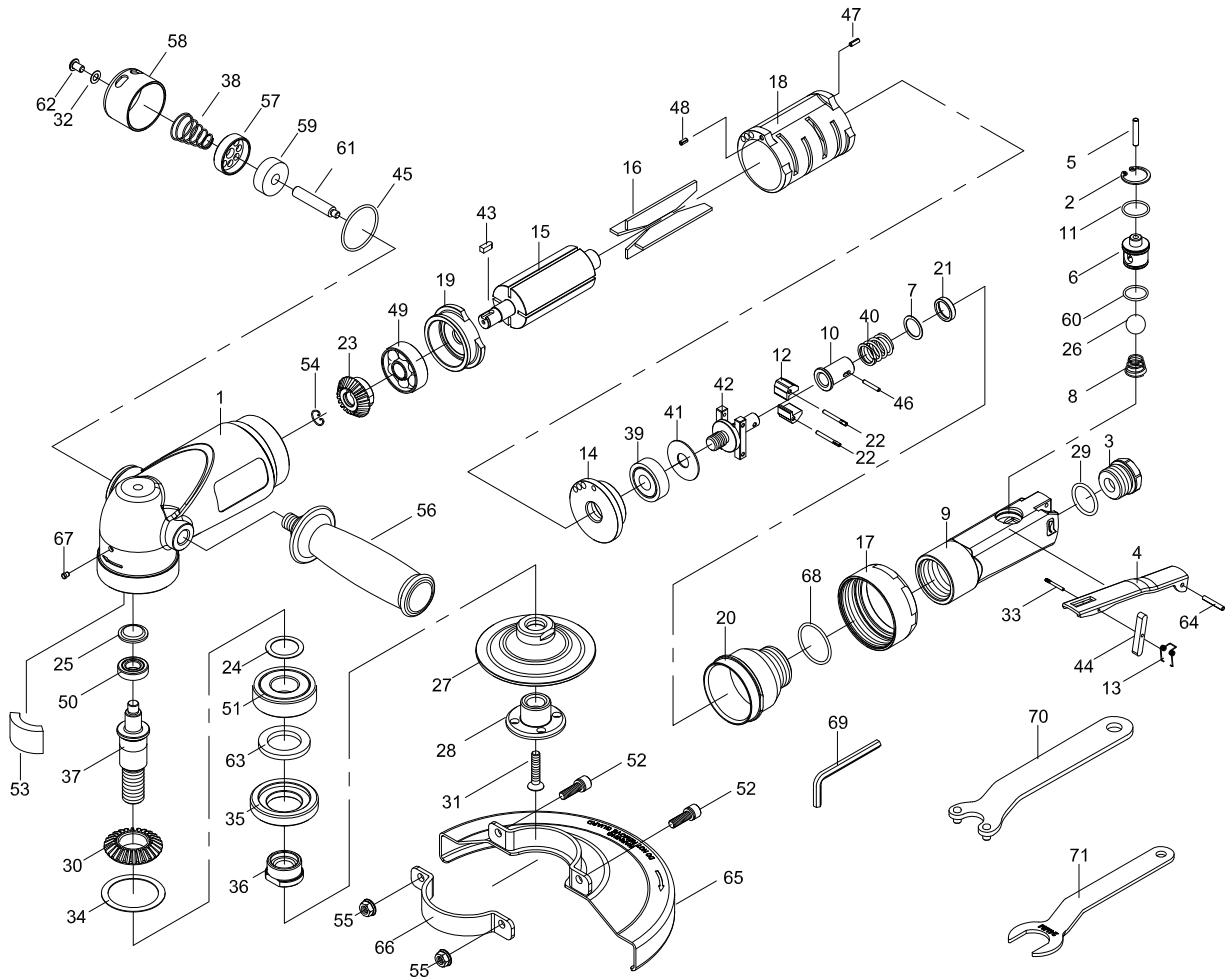

7" ANGLE GRINDER

Index No.	Parts No.	Description	Index No.	Parts No.	Description
1	5G-641301	Housing	36	5G-641336	Spacer Nut
2	RTW-20	Retaining Ring	37	5G-641337	Spindle
3	5G-641303	Air Inlet	38	5G-641338	Spring
4	50-250S04	Throttle Lever	39	070329	Ball Bearing (6002ZZ)
5	620125	Pin (4X22.8)	40	5G-641340	Spring
6	5G-641306	Bushing	41	5G-641341	Washer
7	5G-641307	Washer (0.2mm)	42	5G-641342	Governor Case
	5G-641307	Washer (0.3mm)	43	5G-641343	Key (4x10)
	5G-641307	Washer (0.5mm)	44	50-241S40	Safety Bar
8	5G-641308	Spring	45	812E12	O-Ring (33.5x2)
9	5G-641309	Rear Body	46	PN02051508	Pin (2.5X15.8L)
10	5G-641310	Governor Valve	47	40317-14	Spring Pin (3x8L)
11	795820	O-Ring (15.5x1.5)	48	63062	Spring Pin (3x6L)
12	5G-641312	Governor Weight(2)	49	06301	Ball Bearing (6301)
13	51541	Spring	50	030120	Ball Bearing (608ZZ)
14	5G-641314	End Plate	51	06204zz	Ball Bearing (6204zz)
15	5G-641315	Rotor	52	7H-753528	Screw(2) (M6x20)
16	5G-641316	Vane(4)	53	5G-641353	Oil Felt
17	5G-641317	Nut	54	5G-641354	Snap Ring
18	5G-641318	Cylinder	55	6E-610035	Nut(2) (M6)
19	5G-641319	Front End Plat	56	5D-619256	Side Handle
20	5G-641320	Inlet Guide	57	5G-641357	Exhaust Valve
21	5G-641321	Spring Holder	58	5G-641358	Exhaust Cover
22	5G-641322	Grooved Pin(2)	59	5G-641359	Muffler
23	5G-641323	Bevel Gear	60	82247	O-Ring (13.5x1.5)
24	5G-641324	Washer	61	5G-641361	Spacer Screw
25	5G-641325	Bearing Holder	62	5G-641362	Screw (M5X8L)
26	5G-641326	Nylon Ball (9/16")	63	5G-641363	Oil Felt
27	5G-641327	Grindstone Base	64	50102-12	Spring pin (3X20L)
28	5G-641328	Disc Nut	65	5G-641367	7" Guard
29	OR01908204	O-Ring (19.8x2.4)	66	5G-641366	Retainer
30	5G-641330	Bevel Gear	67	41-401254	Lubricator
31	5G-641331	Screw (M6x30L)	68	P91222	O-Ring (28.5X2)
32	5G-641332	Washer (5.3x10x0.3)	69	10014-11	Hex. Key Wrench (4mm)
33	5D-651223	Pin	70	5G-641344	Pin Wrench
34	5G-641334	Washer	71	5D-619954	Spanner (24mm)
35	5G-641335	Lock Nut			

5G-6413-0001